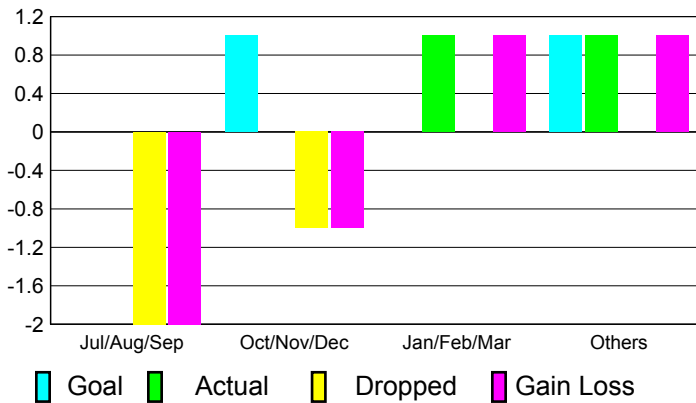

2010-2011 GMT Reports for District (or Undistricted) **District 26 M3**

GMT: JOHN 'JACK' R FERGUSON

Location: MISSOURI

GMT CA: 1

CLUBS

Club Results
2010-2011

Clubs
2009-2010

Month	New Club Goal	Actual New Clubs	Actual Dropped Clubs	Gain/Loss of Clubs	Gain/Loss of Clubs
Jul/Aug/Sep	0	0	-2	-2	0
Oct/Nov/Dec	1	0	-1	-1	0
Jan/Feb/Mar	0	1	0	1	0
Apr/May/June	1	1	0	1	0
Totals	2	2	-3	-1	0

Club Results 2010-2011

Goal, New, Dropped, Gain/Loss

Comparison of Club Gain/Loss

Current Year Compared to the Previous Year

YTD Status Quo Clubs 2010-2011

Status Quo Clubs Compared to Status Quo Members

MEMBERSHIP

Membership Results
2010-2011

Membership
2009-2010

Month	Net Memb Goal	Actual New Memb	Actual Dropped Memb	Gain/Loss of Memb	Gain/Loss of Memb
Jul/Aug/Sep	0	35	-57	-22	-21
Oct/Nov/Dec	20	25	-54	-29	16
Jan/Feb/Mar	5	47	-33	14	-1
Apr/May/June	25	60	-37	23	-1
Totals	50	167	-181	-14	-7