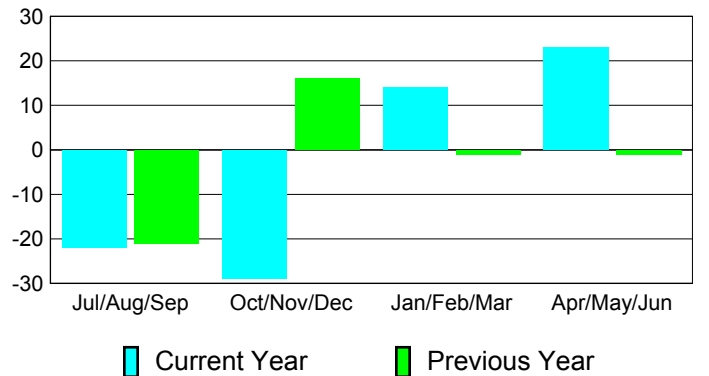

Membership Results
2010-2011

Membership
2009-2010

Month	Net Memb Goal	Actual New Memb	Actual Dropped Memb	Gain/Loss of Memb	Gain/Loss of Memb
Jul/Aug/Sep	0	35	-57	-22	-21
Oct/Nov/Dec	20	25	-54	-29	16
Jan/Feb/Mar	5	47	-33	14	-1
Apr/May/June	25	60	-37	23	-1
Totals	50	167	-181	-14	-7

Membership Results 2010-2011

Goal, New, Dropped, Gain/Loss

Comparison of Membership Gain/Loss

Current Year Compared to the Previous Year

Gender Comparison 2010-2011

Jul/Aug/Sep

Oct/Nov/Dec

Jan/Feb/Mar

Apr/May/June

Male

Female